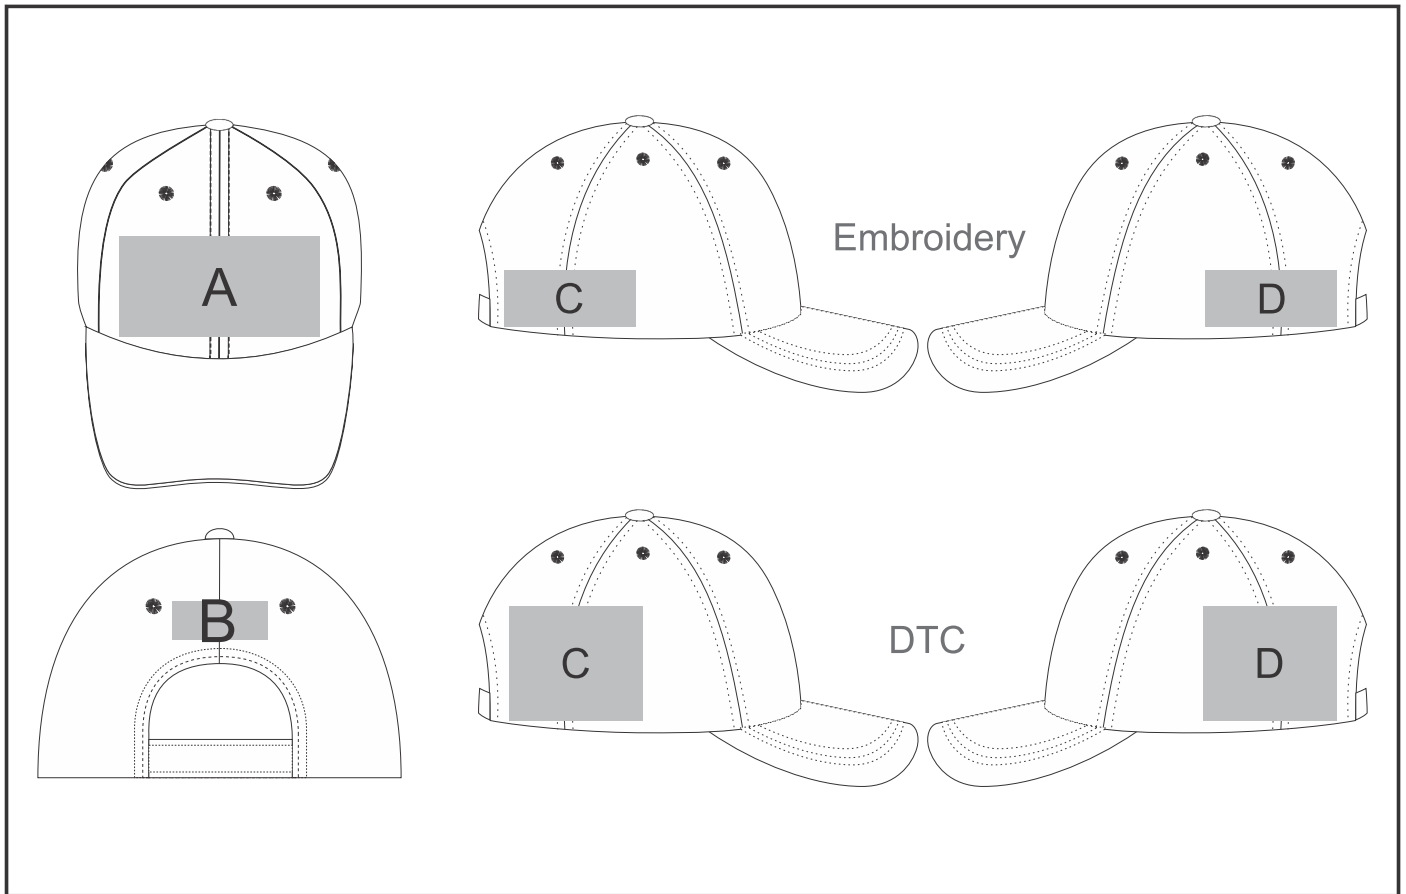

CAP-1604

Cincinnati 6 Panel Cap

Need to know:

Branding Options:

Position A

1. Embroidery (EM-CAPFRONT)
N/A
Size: 110mm wide x 55mm high
2. Digital Transfer Caps (DTC-CAP)
Full Colour
Size: 110mm wide x 50mm high
3. Silicone (STP-A)
N/A
Size: 30mm wide x 30mm high
4. Silicone (STP-B)
N/A
Size: 50mm wide x 50mm high
5. Silicone (STP-C)
N/A
Size: 80mm wide x 50mm high
6. Silicone (STP-D)
N/A
Size: 110mm wide x 40mm high

Position C

1. Embroidery (EM-CAPSIDE)
N/A
Size: 70mm wide x 30mm high
2. Digital Transfer Caps (DTC-CAP)
Full Colour
Size: 70mm wide x 60mm high
3. Silicone (STP-A)
N/A
Size: 30mm wide x 30mm high
4. Silicone (STP-B)
N/A
Size: 50mm wide x 50mm high
5. Silicone (STP-C)
N/A
Size: 70mm wide x 60mm high

Position B

1. Embroidery (EM-CAPBACK)
N/A
Size: 80mm wide x 25mm high
2. Digital Transfer Caps (DTC-CAP)
Full Colour
Size: 50mm wide x 20mm high
3. Silicone (STP-A)
N/A
Size: 30mm wide x 20mm high
4. Silicone (STP-B)
N/A
Size: 50mm wide x 20mm high

Position D

1. Embroidery (EM-CAPSIDE)
N/A
Size: 70mm wide x 30mm high
2. Digital Transfer Caps (DTC-CAP)
Full Colour
Size: 70mm wide x 60mm high
3. Silicone (STP-A)
N/A
Size: 30mm wide x 30mm high
4. Silicone (STP-B)
N/A
Size: 50mm wide x 50mm high
5. Silicone (STP-C)
N/A
Size: 70mm wide x 60mm high